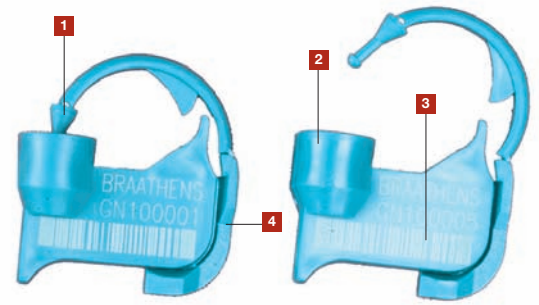

HOWENI A/S
RØDAGER ALLÉ 125-127
DK-2610 RØDOVRE
T +45 7010 5588
F +45 7010 5599
HOWENI@HOWENI.DK
WWW.HOWENI.DK

SLIM, FLAT, EASY-TO-USE

The Airline Padlock seal is especially popular in the airline industry, food catering and the communication industry. Its ease of use makes it time and cost effective.

The plastic seal is very slim, which makes it suitable for applications like cash boxes, food carts etc. The seal sits flat when locked and is therefore ideal for applications that are stowed away or might be handled roughly.

The Airline Padlock has a sizeable space for laser-etched customisation.

AIRLINE PADLOCK

**COST-EFFECTIVE, USER-FRIENDLY
PLASTIC PADLOCK SEAL
EASY TO APPLY AND REMOVE BY
HAND.**

- 1] Fits on most applications because of its slim size.
- 2] However, the seal remains quite strong because of the Acetal locking insert.
- 3] Permanent laser marking of sequential numbering, logo or other customized marking for high security and easy identification.
- 4] Unique release tab facility for quick removal without tools.

PRODUCT	MATERIAL	LOCKING LENGTH	STRAP DIMENSIONS	PULL STRENGTH	MARKING AREA	MARKING DIGITS
AIRLINE PADLOCK	POLYPROPYLENE	1.5 CM	Ø 3.5 MM	N/A	BODY: 1.5 X 2.0 CM	MAX 7
CARTON QUANTITY	DIMENSIONS MM	WEIGHT KG/CARTON	VOLUME M ³ /CARTON	STANDARD COLOURS		
1,000	280 X 280 X 250	3.25	0.01960	WHITE, RED, YELLOW, GREEN, ORANGE AND BLUE		