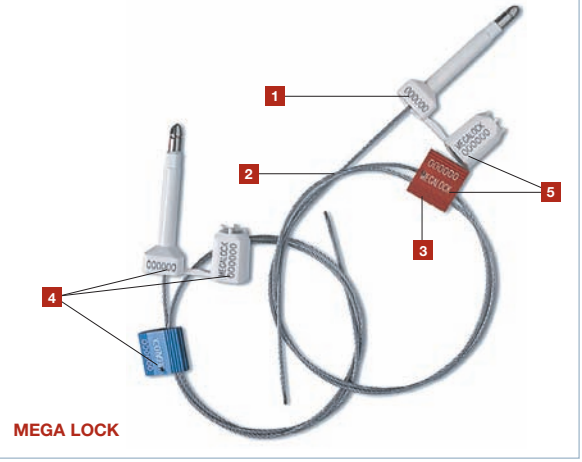

The Mega Lock provides the proven security features and strength of the Cable Lock seal (MCL250) and the Klicker bolt seal. Both these seals are used individually worldwide to protect high valuable goods during transport in containers and trucks.

The Mega Lock boasts a combination of solid materials: rust proof aluminium body, a strong steel cable combined with a mild steel bolt and barrel moulded with high impact ABS.

The synergy between the strong materials and an innovative tamper evident design makes the Mega Lock uniquely secure.

For further details on the Mega Lock, please see the description of the Klicker seal and Cable Lock (MCL250) seal.

DOUBLE SECURITY BARRIER SEAL

- 1] The 2 self-locking mechanisms are easily locked by hand.
- 2] The Mega Lock can only be removed by a strong cutter. It takes two cuts to open the Mega Lock seal.
- 3] The Mega Lock can be colour coded to suit individual requirements. The cable locking body can be anodized in 5 standard colours and the bolt seal is moulded with high impact ABS in a range of 5 different colours.
- 4] Customized marking is etched on the two locking bodies with permanent laser technology. Identical serial numbers, logo and bar codes can be marked on all three parts of the seal if required.
- 5] The Mega Lock is also known as the "synergy seal". The solid combination of two proven barrier seals provides higher security than when the seals are used separately.

PRODUCT	MATERIAL	LOCKING LENGTH	DIAMETER DIMENSIONS	MARKING AREA	MARKING DIGITS
MEGA LOCK	ALUMINIUM BODY & ABS COATED BOLT SEAL WITH MILD STEEL WIRE	112.0 CM OR CUSTOMISED	CABLE: Ø 2.4 MM BOLT: Ø 9.0 MM	BODY: 2.0 X 2.0 CM PIN: 7 X 16 MM BUSH: 10 MM X 24 MM	MAX 10
	CARTON QUANTITY	DIMENSIONS MM	WEIGHT KG/CARTON	VOLUME M3/CARTON	STANDARD COLOURS