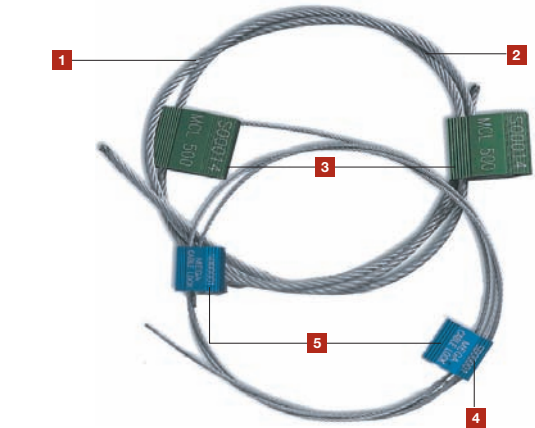

The Mega Cable Lock has been designed to provide additional security for valuable goods in transport.

The Mega Cable Lock is mainly used for shipping containers and trucks but the flexible design makes it suitable for most applications that would otherwise require two strong seals to be secured.

The seal provides the security of 2 cable barrier seals in one. One Mega Cable Lock seals the latch AND the bars on containers and trucks. Unlike normal cable seals, the Mega Cable Lock must be cut twice to be removed.

With the Mega Cable Lock in its proper place, the doors of a container or truck cannot be opened without cutting both parts of the Mega Cable Lock or removing both doors at the

MEGA CABLE LOCK

same time.

DOUBLE SECURITY BARRIER SEAL

- 1] Self-locking mechanisms are easily locked by hand.
- 2] The Mega Cable Lock can only be removed by two cuts with a strong cable cutter.
- 3] Two rust proof aluminium bodies with embedded locking mechanisms and a strong steel cable provide high barrier security for trucks and containers.
- 4] The Mega Cable Locks are etched with permanent laser marking. Laser marking offers the highest level of security as it cannot be removed and replaced.
- 5] The Mega Cable Lock is marked with serial numbers, logo, bar code and/or customer name. The seal's two locking bodies can be etched with identical information or according to customer requirements.